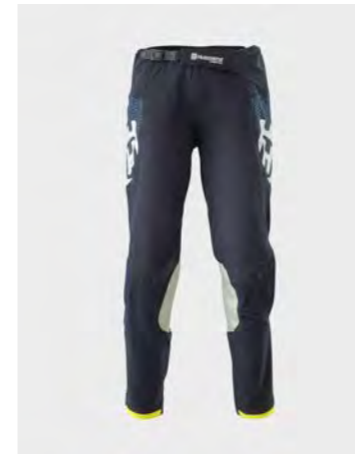

## Pantalones

**Pantalon de competicion gris Scalar HQV**

S 3HS220042502  
M 3HS220042503  
L 3HS220042504  
XL 3HS220042505  
XXL 3HS220042506

**Pantalones Authentic**

S 3HS220013402  
M 3HS220013403  
L 3HS220013404  
XL 3HS220013405  
XXL 3HS220013406