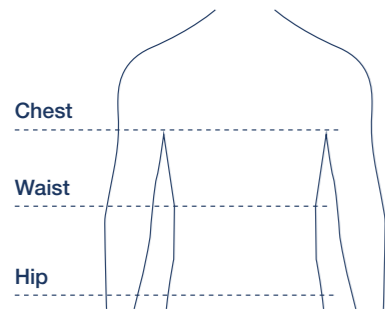

Sizing / Technical Features

Men	Chest (cm)	Waist (cm)	Hip (cm)
XS	88-92	79-83	88-92
S	92-96	83-87	92-96
M	96-100	87-91	96-100
L	100-108	91-97	100-106
XL	108-114	97-103	106-111
XXL	114-122	103-107	111-116