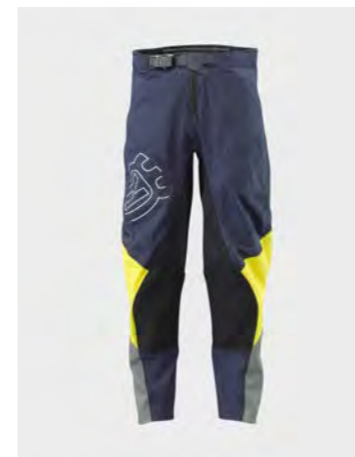

S 3HS220012802
M 3HS220012803

Pantalon azul Gotland HQV

S 3HS210032702

Pantalon performance de niños